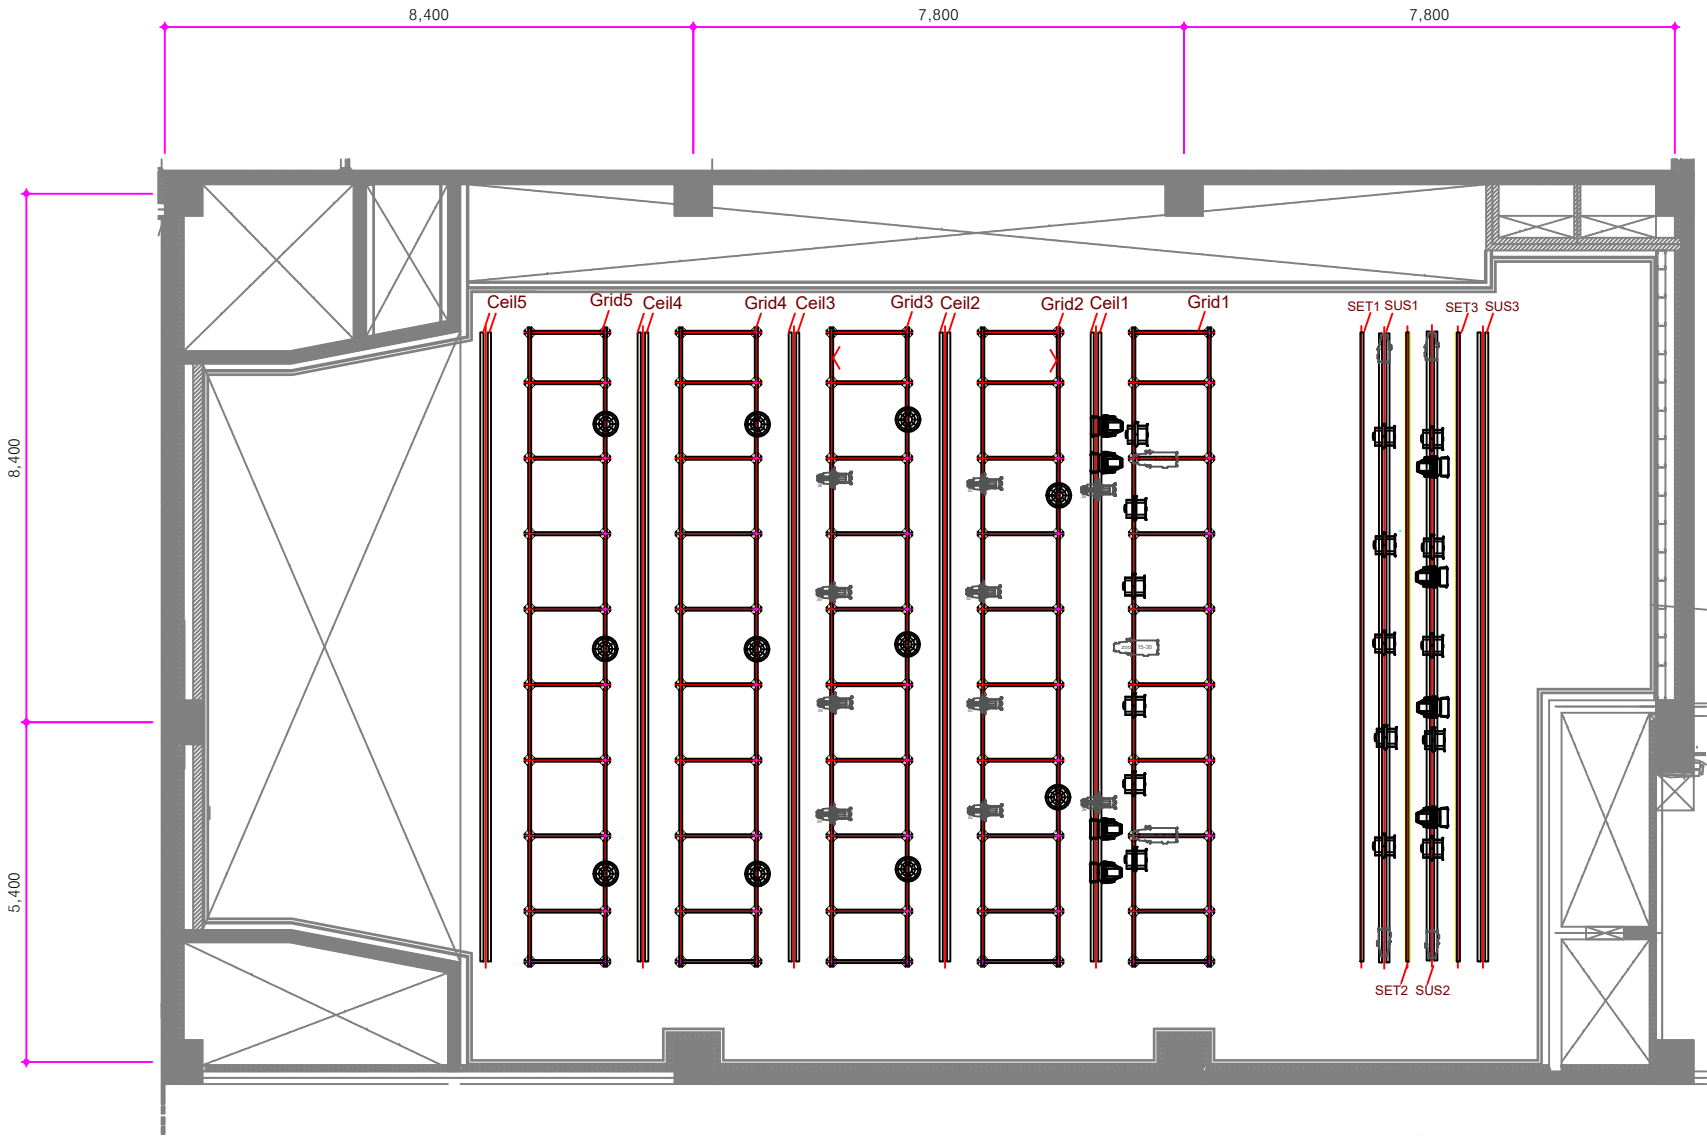

세종음악창작소 조명배치도

SYMBOL	내용	SYMBOL	내용	SYMBOL	내용
	Moving Spot		Ellipsoid 26'(2CH)		Zoom Ellipsoid 25-50(2CH)
	Moving Wash		Ellipsoid 36'(2CH)		Zoom Ellipsoid 15-30(2CH)
	Fresnel(2CH)		Ellipsoid 50'(2CH)		STRIKE(House Light)